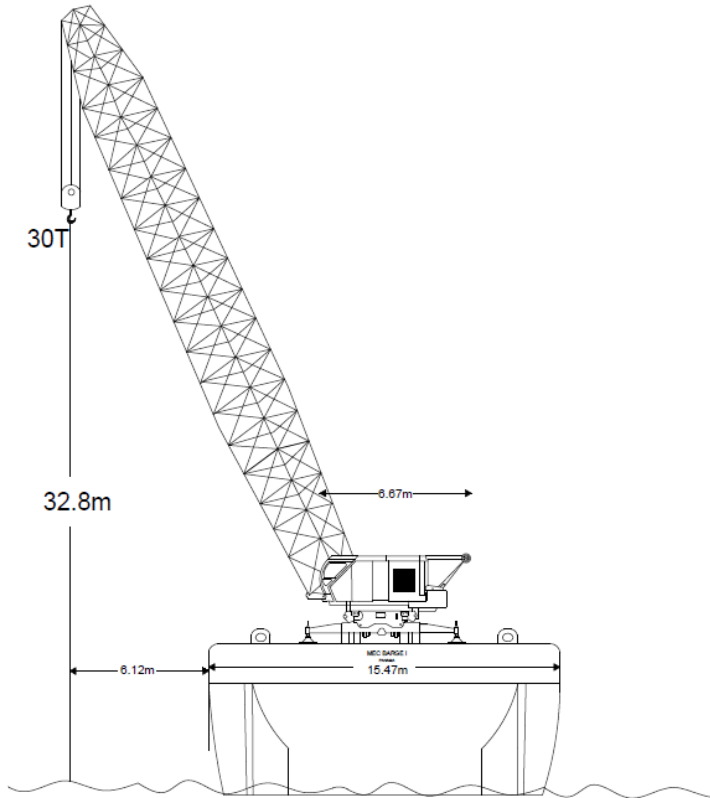

MEC BARGE I

RATES

MOBILIZATION

US 4,500.00

INNER ANCHORAGE

US 50,000.00

CANAL TRANSIT

90T CRANE